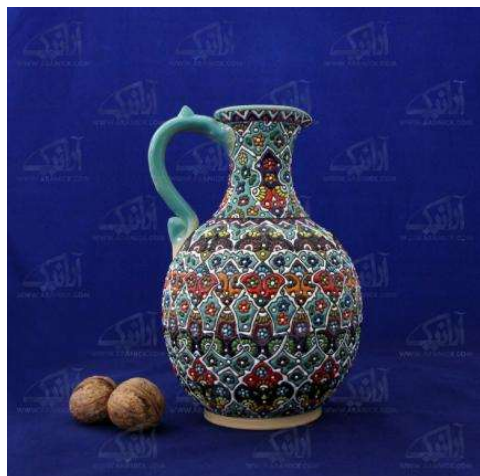

Code: **PC.TL.75**

Region: **Isfahan City**

Material: **Enamel Pottery**

Size: **235*16 cm**

Price: **650,000 IRR (18 USD)**